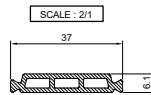

POLYAMIDE	
NO.	DS DSP-4906

(단열공장취부)