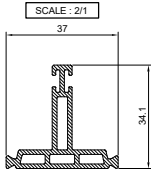

Dies No.	SCR0000077
Weight	0.328 kg/m

Dies No.	SCR0000076
Weight	0.343 kg/m

Dies No.	035PJ19105
Weight	2.462 kg/m

Dies No.	120SL19138
Weight	2.975 kg/m

[ACCESSORY ; P-A, GASKET, HARDWARE]

POLYAMIDE	
NO.	DS DSP-4907