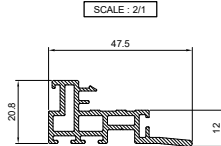

POLYAMIDE	
NO.	DS DSP-4908

(조립공장취부)

EPDM GASKET	
NO.	DS DS-E-1040